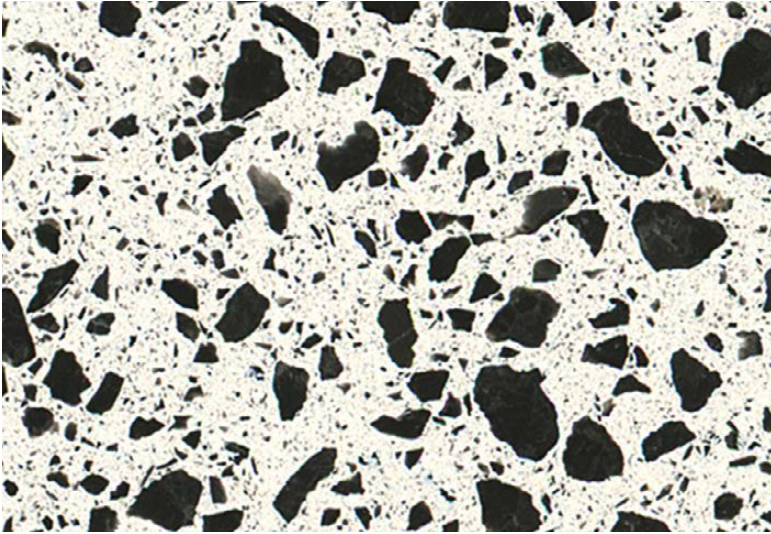

Taurus Terazzo White

Slab

Reference
photo

Beauty
shot

Website
detail

Video