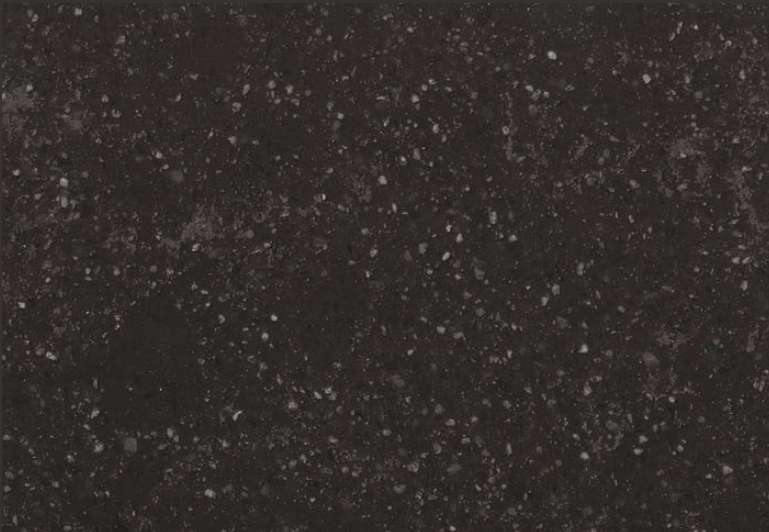

Poetic Black

Slab

Reference photo

Beauty shot

Website detail

Video

Crystal Belgium

Slab