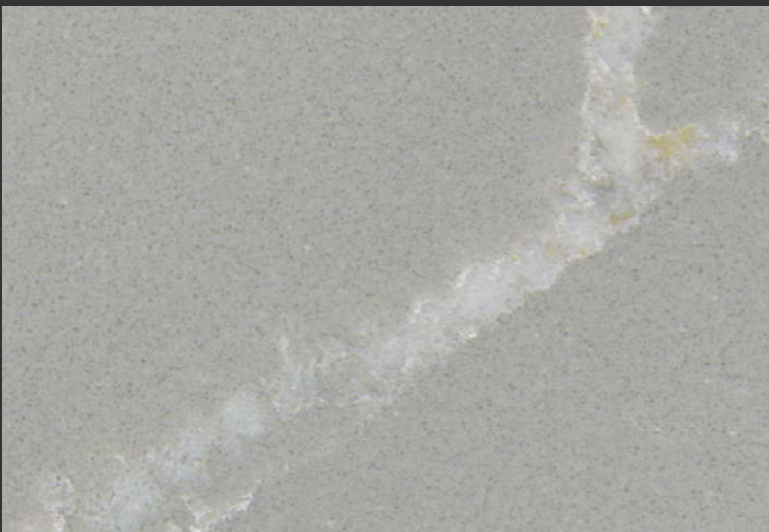

Imagine Grey **NEW 2023**

Slab

Reference photo

Beauty shot

Website detail

Video

Moodboard