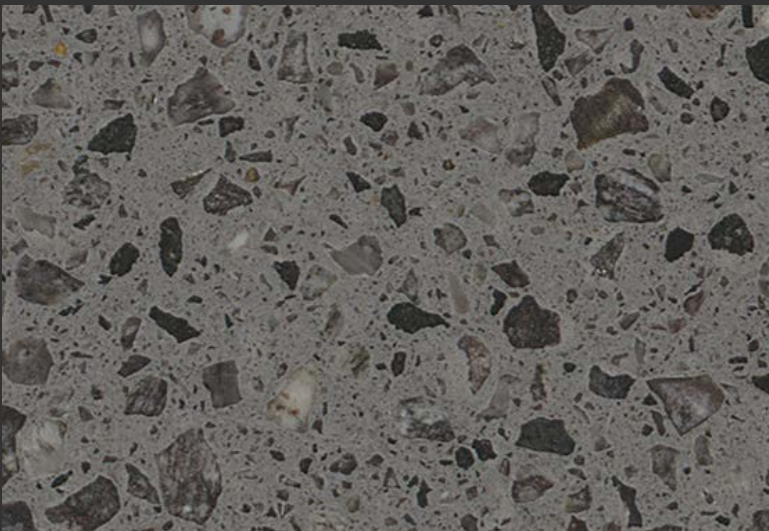

Moodboard

Residente Dark

Slab

Reference
photo

Beauty
shot

Website
detail

Taurus Terazzo Grey

Slab