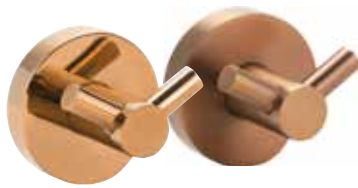

**Wall mounted
toilet brush holder**
80x345x110 mm

157113061

Ring towel holder
250x110x59 mm

157104381

Metal shelf
300x22x110 mm

157102371

Towel rack
640x20x214 mm

157105081

161106032
160106032

Double robe hook
55x55x50 mm

158106032
155106032

Double robe hook
55x55x50 mm

159106032
156106032

Soap dish
110x55x105 mm

161108042
160108042

Soap dish
110x55x105 mm