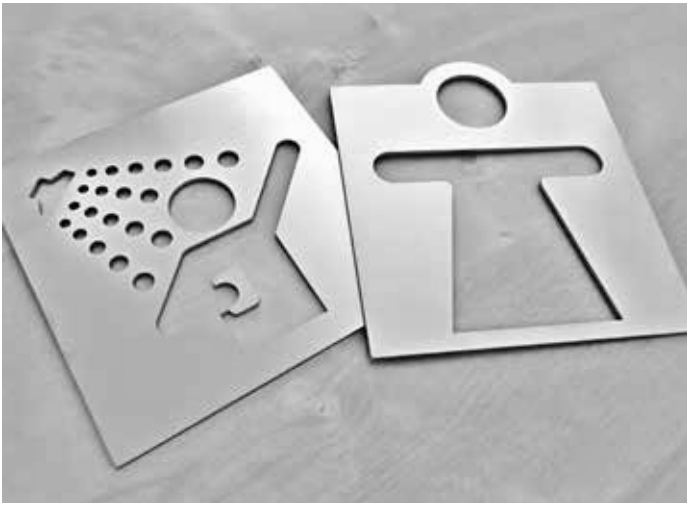

924224155

WC
120x120x2 mm

111022082

custom PRODUCTION

We supply metal elements for interiors, hotels and restaurants. Upon request we can prepare full tailor-made service from start to finish according to your needs.