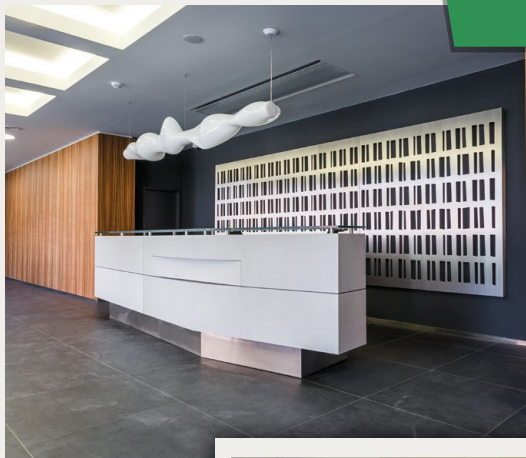

Reception Desks

Municipality of
Pohořelice